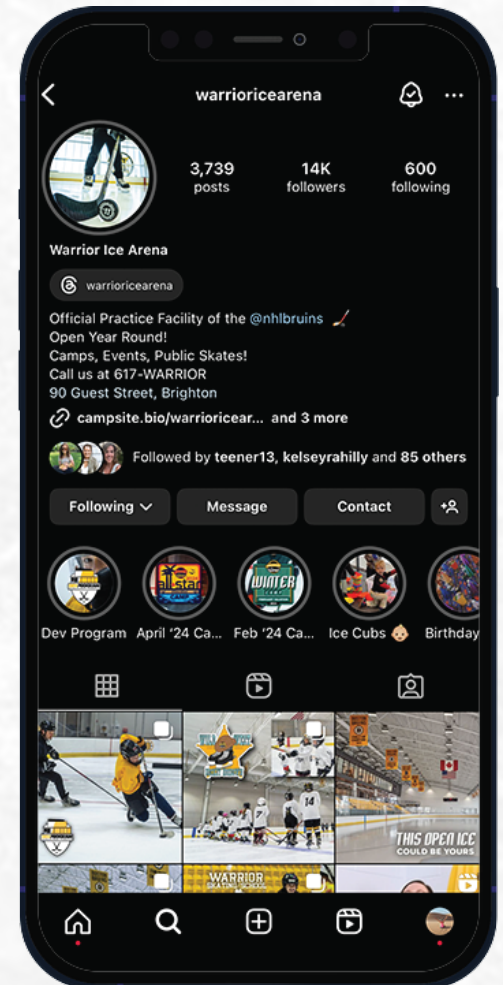

14K FOLLOWERS

5.7K FOLLOWERS

2.8K FOLLOWERS

1K FOLLOWERS

165 SUBSCRIBERS

4K AVERAGE
WEB VISITS

21.3K+ EMAIL
SUBSCRIBERS

OUR NUMBERS